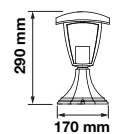

Ceiling Lamp

VT-735

SKU: 7058

3800157612616

Voltage: AC:220-240V,50Hz

Max.Watts: 60W

IP Rating: IP44

Holder: E27

Color of Fixture: Black

Body Type: Aluminium+Glass

Size: 170x720mm

Box Qty: 10 Pcs

Stand Lamp

VT-736

SKU: 7059

3800157612623

Voltage: AC:220-240V,50Hz

Max.Watts: 60W

IP Rating: IP44

Holder: E27

Color of Fixture: Black

Body Type: Aluminium+Glass

Size: 170x600mm

Box Qty: 10 Pcs

Ceiling Lamp

VT-850

SKU: 7529

3800157630054

Voltage: AC:200-240V,50Hz

Max.Watts: 60W

IP Rating: IP44

Holder: E27

Color of Fixture: Matt Black

Body Type: Aluminium+PC

Size: 250x890mm

Box Qty: 8 Pcs

Pole Lamp

VT-851

SKU: 7530

3800157630061

Voltage: AC:220-240V,50Hz

Max.Watts: 60W

IP Rating: IP44

Holder: E27

Color of Fixture: Black

Body Type: Aluminium+PC

Size: 250x1110mm

Box Qty: 1 Pcs

Stand Lamp

VT-734

SKU: 7057

3800157612609

Voltage: AC:220-240V,50Hz

Max.Watts: 60W

IP Rating: IP65

Holder: E27

Color of Fixture: Black

Body Type: Aluminium+Glass

Size: 170x290

Box Qty: 10 Pcs