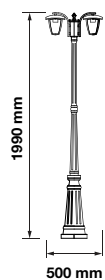

Stand Lamp
VT-739

SKU: 7062 3800157612654

Voltage:	AC:220-240V,50Hz
Max.Watts:	60Wx2
IP Rating:	IP44
Holder:	E27
Color of Fixture:	Black
Body Type:	Aluminium+Glass
Size:	500x1990mm
Box Qty:	1 Pcs