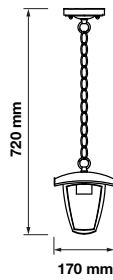

Ceiling Lamp

VT-735

SKU: 7058

3800157612616

Voltage: AC:220-240V,50Hz

Max.Watts: 60W

IP Rating: IP44

Holder: E27

Color of Fixture: Black

Body Type: Aluminium+Glass

Size: 170x720mm

Box Qty: 10 Pcs