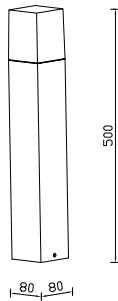

Garden Lamps GU10

VT-7614

SKU: 7564 3800157636377

Voltage:	AC:220-240V,50-60Hz
Max.Watts:	35W
IP Rating:	IP54
Holder:	GU10
Color of Fixture:	Black
Body Type:	Aluminium body+clear PC diffuser
Size:	80x80x500mm
Box Qty:	4 Pcs