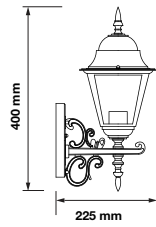

Voltage:	AC:220-240V,50Hz
Max.Watts:	40W
IP Rating:	IP44
Holder:	E27
Color of Fixture:	Matt White
Body Type:	Aluminium+Glass
Size:	245x180x93mm
Box Qty:	10 Pcs

Wall Lamp
VT-760-B

SKU: 7519

3800157617789

Voltage:	AC:220-240V
Max.Watts:	60W
IP Rating:	IP44
Holder:	E27
Color of Fixture:	Matt Black
Body Type:	Aluminium+Glass
Size:	225x400x148mm
Box Qty:	12 Pcs