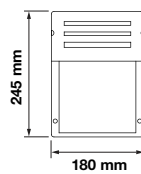

Voltage:	AC:220-240V,50Hz
Max.Watts:	40W
IP Rating:	IP44
Holder:	E27
Color of Fixture:	Matt Black
Body Type:	Aluminium+Glass
Size:	245x180x93mm
Box Qty:	10 Pcs

Wall Lamp
VT-754-MW

SKU: 7077

3800157616300