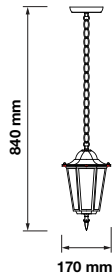

Ceiling Lamp
VT-752-B

SKU: 7072 3800157616256

Voltage:	AC:220-240V,50Hz
Max.Watts:	40W
IP Rating:	IP44
Holder:	E27
Color of Fixture:	Matt Black
Body Type:	Aluminium+Glass
Size:	170x840mm
Box Qty:	10 Pcs