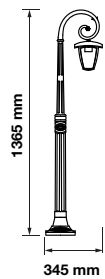

Stand Lamp
VT-737

SKU: 7060 3800157612630

Voltage:	AC:220-240V,50Hz
Max.Watts:	60W
IP Rating:	IP44
Holder:	E27
Color of Fixture:	Black
Body Type:	Aluminium+Glass
Size:	345x1365mm
Box Qty:	1 Pcs