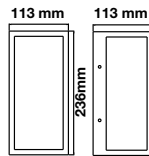

Wall Lamp

VT-837

SKU: 8518 3800157637442

Voltage:	AC:220-240V, 50Hz
Max.Watts:	60W
IP Rating:	IP44
Holder:	E27
Color of Fixture:	Matt White
Body Type:	Aluminium+Clear Glass
Size:	113x236x113mm
Box Qty:	10 Pcs