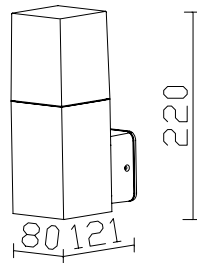

Wall Fittings GU10

VT-7613

SKU: 7563 3800157636360

Voltage:	AC:220-240V/50-60HZ
Max.Watts:	35W
IP Rating:	IP54
Holder:	GU10
Color of Fixture:	Black
Body Type:	Aluminium body+clear PC diffuser
Size:	121x80x250mm
Box Qty:	6 Pcs