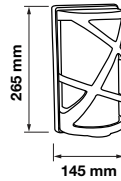

Wall Lamp
VT-745-B

SKU: 7064

3800157614399

Voltage:	AC:220-240V,50Hz
Max.Watts:	40W
IP Rating:	IP54
Holder:	E27
Color of Fixture:	Matt Black
Body Type:	Aluminium
Size:	145X265mm
Box Qty:	12 Pcs