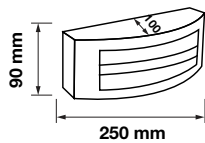

Wall Lamp

VT-7680

SKU: 7514 3800157617734

Voltage:	AC:220-240V
Max.Watts:	14W
IP Rating:	IP44
Holder:	E27
Color of Fixture:	Stainless Steel
Body Type:	Stainless Steel+PC
Size:	250x90x100mm
Box Qty:	12 Pcs