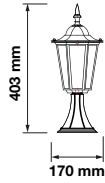

Max.Watts: 60W

IP Rating: IP65

Holder: E27

Color of Fixture: Black

Body Type: Aluminium+Glass

Size: 170x290

Box Qty: 10 Pcs

Stand Lamp
VT-753-B