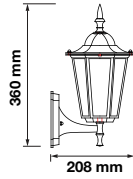

Wall Lamp
VT-749-W

SKU: 7067 3800157616201

Voltage:	AC:220-240V,50Hz
Max.Watts:	40W
IP Rating:	IP44
Holder:	E27
Color of Fixture:	Matt White
Body Type:	Aluminium+Glass
Size:	208x360x170mm
Box Qty:	10 Pcs