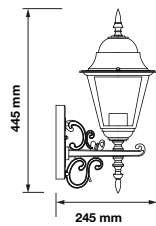

Wall Lamp
VT-761-W

SKU: 7522

3800157617819

Voltage:	AC:220-240V
Max.Watts:	60W
IP Rating:	IP44
Holder:	E27
Color of Fixture:	Matt White
Body Type:	Aluminium+Glass
Size:	245x445x185mm
Box Qty:	8 Pcs