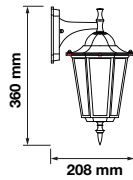

Wall Lamp
VT-750-B

SKU: 7068 3800157616218

Voltage:	AC:220-240V,50Hz
Max.Watts:	40W
IP Rating:	IP44
Holder:	E27
Color of Fixture:	Matt Black
Body Type:	Aluminium+Glass
Size:	208x360x170mm
Box Qty:	10 Pcs