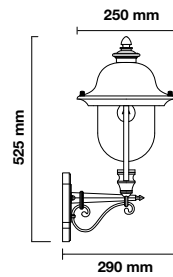

Wall Lamp

VT-853

SKU: 7532

3800157630085

Voltage:	AC:220-240V,50Hz
Max.Watts:	60W
IP Rating:	IP44
Holder:	E27
Color of Fixture:	Matt Black
Body Type:	Aluminium, Glass
Size:	290x250x525mm
Box Qty:	6 Pcs