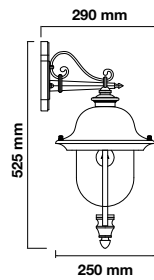

Voltage:	AC:220-240V,50Hz
Max.Watts:	40W
IP Rating:	IP44
Holder:	E27
Color of Fixture:	Black
Body Type:	Aluminium+Glass
Size:	200x238mm
Box Qty:	6 Pcs

Wall Lamp
VT-731

SKU: 7047

3800157610407

Voltage:	AC:220-240V,50Hz
Max.Watts:	40W
IP Rating:	IP44
Holder:	E27
Color of Fixture:	Black
Body Type:	Aluminium+Glass
Size:	200x238mm
Box Qty:	6 Pcs