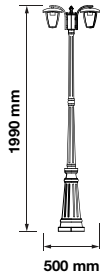

Stand Lamp

VT-740

SKU: 7063

3800157612661

Voltage:	AC:220-240V,50Hz
Max.Watts:	60Wx3
IP Rating:	IP44
Holder:	E27
Color of Fixture:	Black
Body Type:	Aluminium+Glass
Size:	500x1990mm
Box Qty:	1 Pcs