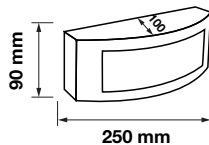

Wall Lamp

VT-7670

SKU: 7513 3800157617727

Voltage:	AC:220-240V,50Hz
Max.Watts:	14W
IP Rating:	IP44
Holder:	E27
Color of Fixture:	Stainless Steel
Body Type:	Stainless Steel+PC
Size:	250x90x100mm
Box Qty:	12 Pcs