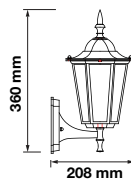

Wall Lamp

VT-749-B

SKU: 7066

3800157616195

Voltage:	AC:220-240V,50Hz
Max.Watts:	40W
IP Rating:	IP44
Holder:	E27
Color of Fixture:	Matt Black
Body Type:	Aluminium+Glass
Size:	208x360x170mm
Box Qty:	10 Pcs