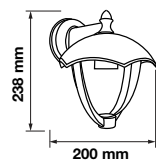

Wall Lamp
VT-731

SKU: 7047

3800157610407

Voltage:	AC:220-240V,50Hz
Max.Watts:	40W
IP Rating:	IP44
Holder:	E27
Color of Fixture:	Black
Body Type:	Aluminium+Glass
Size:	200x238mm
Box Qty:	6 Pcs