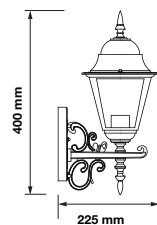

Wall Lamp
VT-760-B

SKU: 7519

3800157617789

Voltage:	AC:220-240V
Max.Watts:	60W
IP Rating:	IP44
Holder:	E27
Color of Fixture:	Matt Black
Body Type:	Aluminium+Glass
Size:	225x400x148mm
Box Qty:	12 Pcs