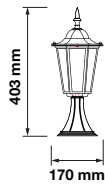

Stand Lamp
VT-753-W

SKU: 7075 3800157616287

Voltage:	AC:220-240V,50Hz
Max.Watts:	40W
IP Rating:	IP44
Holder:	E27
Color of Fixture:	Matt White
Body Type:	Aluminium+Glass
Size:	170x403mm
Box Qty:	10 Pcs