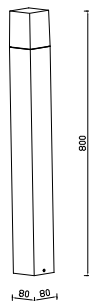

Garden Lamps GU10

VT-7615

SKU: 7565 3800157636384

Voltage:	AC:220-240V,50-60Hz
Max.Watts:	35W
IP Rating:	IP54
Holder:	GU10
Color of Fixture:	Black
Body Type:	Aluminium body+clear PC diffuser
Size:	80x80x800mm
Box Qty:	4 Pcs