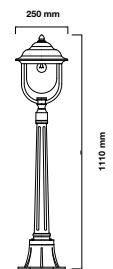

Max.Watts: 60W

IP Rating: IP44

Holder: E27

Color of Fixture: Matt Black

Body Type: Aluminium+PC

Size: 250x890mm

Box Qty: 8 Pcs

Pole Lamp