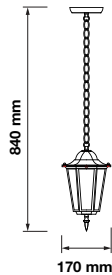

Ceiling Lamp
VT-752-W

SKU: 7073 3800157616263

Voltage:	AC:220-240V,50Hz
Max.Watts:	40W
IP Rating:	IP44
Holder:	E27
Color of Fixture:	White
Body Type:	Aluminium+Glass
Size:	170x840mm
Box Qty:	10 Pcs