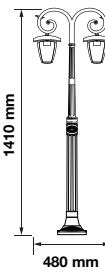

Stand Lamp
VT-738

SKU: 7061 3800157612647

Voltage:	AC:220-240V,50Hz
Max.Watts:	60Wx2
IP Rating:	IP44
Holder:	E27
Color of Fixture:	Black
Body Type:	Aluminium+Glass
Size:	480x1410mm
Box Qty:	1 Pcs