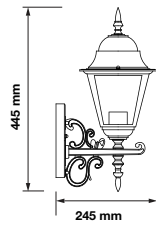

Wall Lamp
VT-761-B

SKU: 7521

3800157617802

Voltage:	AC:220-240V
Max.Watts:	60W
IP Rating:	IP44
Holder:	E27
Color of Fixture:	Matt Black
Body Type:	Aluminium+Glass
Size:	245x445x185mm
Box Qty:	8 Pcs