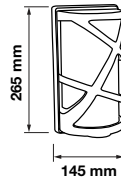

Wall Lamp
VT-745-DG

SKU: 7065

3800157614405

Voltage:	AC:220-240V,50Hz
Max.Watts:	40W
IP Rating:	IP54
Holder:	E27
Color of Fixture:	Dark Grey
Body Type:	Aluminium
Size:	145X265mm
Box Qty:	12 Pcs