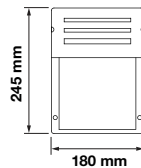

Wall Lamp
VT-754-MB

SKU: 7076

3800157616294

Voltage:	AC:220-240V,50Hz
Max.Watts:	40W
IP Rating:	IP44
Holder:	E27
Color of Fixture:	Matt Black
Body Type:	Aluminium+Glass
Size:	245x180x93mm
Box Qty:	10 Pcs