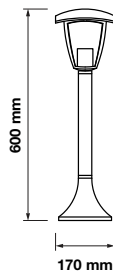

Max.Watts: 60W

IP Rating: IP44

Holder: E27

Color of Fixture: Black

Body Type: Aluminium+Glass

Size: 170x720mm

Box Qty: 10 Pcs

Stand Lamp