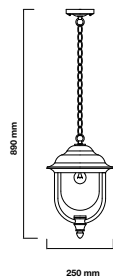

Ceiling Lamp

VT-850

SKU: 7529

3800157630054

Voltage: AC:200-240V,50Hz

Max.Watts: 60W

IP Rating: IP44

Holder: E27

Color of Fixture: Matt Black

Body Type: Aluminium+PC

Size: 250x890mm

Box Qty: 8 Pcs