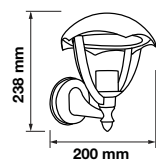

Wall Lamp
VT-730

SKU: 7046

3800157610391

Voltage:	AC:220-240V,50Hz
Max.Watts:	40W
IP Rating:	IP44
Holder:	E27
Color of Fixture:	Black
Body Type:	Aluminium+Glass
Size:	200x238mm
Box Qty:	6 Pcs