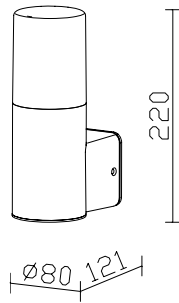

Wall Fittings GU10

VT-7616

SKU: 7566 3800157636391

Voltage:	AC:220-240V,50-60Hz
Max.Watts:	35W
IP Rating:	IP54
Holder:	GU10
Color of Fixture:	Black
Body Type:	Aluminium body+opal PC diffuser
Size:	121x80x220mm
Box Qty:	6 Pcs