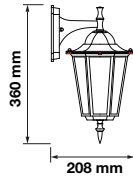

Wall Lamp
VT-750-W

SKU: 7069 3800157616225

Voltage:	AC:220-240V,50Hz
Max.Watts:	40W
IP Rating:	IP44
Holder:	E27
Color of Fixture:	Matt White
Body Type:	Aluminium+Glass
Size:	208x360x170mm
Box Qty:	10 Pcs