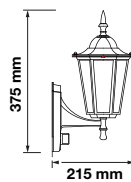

Wall Lamp

VT-751-W

SKU: 7071

3800157616249