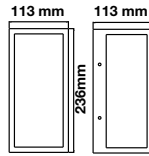

Applications

Suitable for Outdoor Lighting

Wall Lamp

VT-837-B

SKU: 8517 3800157637435

Voltage:	AC:220-240V, 50Hz
Max.Watts:	60W
IP Rating:	IP44
Holder:	E27
Color of Fixture:	Matt Black
Body Type:	Aluminium+Clear Glass
Size:	113x236x113mm
Box Qty:	10 Pcs