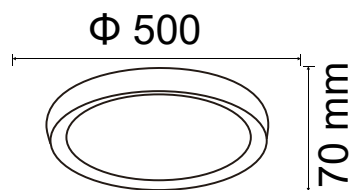

Domelight-Remote Control-CCT Changeable

65w VT-8502

SKU:1475-3IN1

3800157643566

**COLOR
CHANGING
WITH REMOTE**

Sensor Compatible:	Yes
Voltage/Frequency:	AC:200-240V,50/60Hz
Luminous Flux:	3500lm
IP Rating:	IP20
CRI:	>80
PF:	>0.6

Beam Angle:	180°
Color of Fixture:	White
Body Type:	PC+Metal
Shape:	Round
Dimension:	D:500mm
Box Qty:	6 Pcs