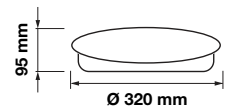

Sensor Compatible:	Yes
Voltage/Frequency:	AC:220-240V,50Hz
Luminous Flux:	1700lm
IP Rating:	IP20
CRI:	>80
PF:	>0.5

Beam Angle:	120°
Color of Fixture:	White
Body Type:	Metal+PMMA
Shape:	Round
Dimension:	Ø320x95mm
Box Qty:	10 Pcs