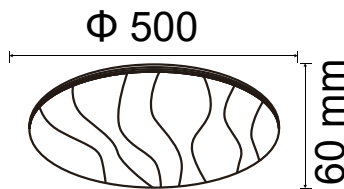

Domelight-Remote Control-CCT Changeable

65w VT-8503

SKU:1461-3IN1

3800157643597

**COLOR
CHANGING
WITH REMOTE**

Sensor Compatible:	Yes
Voltage/Frequency:	AC:200-240V,50/60Hz
Luminous Flux:	4900lm
IP Rating:	IP20
CRI:	>80
PF:	>0.6

Beam Angle:	180°
Color of Fixture:	White
Body Type:	PC+Metal
Shape:	Round
Dimension:	D:500mm
Box Qty:	10 Pcs

DIMMABLE