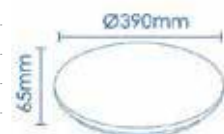

Sensor Compatible:	Yes
Voltage/Frequency:	AC:220-240V,50/60Hz
Luminous Flux:	2800lm
IP Rating:	IP20
CRI:	>80
PF:	>0.5

Beam Angle:	120°
Color of Fixture:	White
Body Type:	Iron+PMMA
Shape:	Round
Dimension:	Ø390x65mm
Box Qty:	10 Pcs