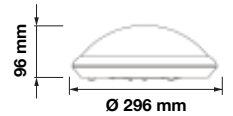

Dome Sensor Series

VT-8002C

SKU: 4966 3800230625816