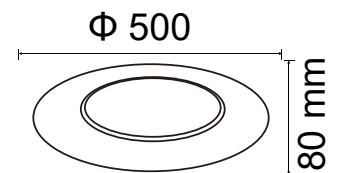

Beam Angle:	180°
Color of Fixture:	White
Body Type:	PC+Metal
Shape:	Round
Dimension:	D:500mm
Box Qty:	10 Pcs

DIMMABLE

NEW

**COLOR
CHANGING
WITH REMOTE**

Domelight-Remote Control-CCT Changeable

65w VT-8504

SKU:1462- 3IN1