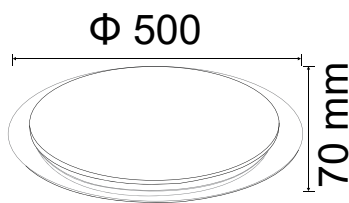

Domelight-Remote Control-CCT Changeable

65w VT-8501

SKU:1473-3IN1

3800157643542

**COLOR
CHANGING
WITH REMOTE**

Sensor Compatible:	Yes
Voltage/Frequency:	AC:200-240V,50/60Hz
Luminous Flux:	4900lm
IP Rating:	IP20
CRI:	>80
PF:	>0.6

Beam Angle:	180°
Color of Fixture:	White
Body Type:	PC+Metal
Shape:	Round
Dimension:	D:500mm
Box Qty:	8 Pcs

DIMMABLE