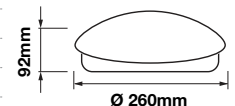

Sensor Compatible:	Yes
Voltage/Frequency:	AC:220-240V,50Hz
Luminous Flux:	840lm
IP Rating:	IP20
CRI:	>80
PF:	>0.5

Beam Angle:	120°
Color of Fixture:	White
Body Type:	Iron+PMMA
Shape:	Round
Dimension:	Ø260x92mm
Box Qty:	10 Pcs