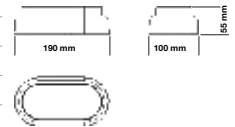

Sensor Compatible:	Yes
Voltage/Frequency:	AC:200-240V,50/60Hz
Luminous Flux:	560lm
IP Rating:	IP54
CRI:	>70
PF:	>0.5

Beam Angle:	120°
Color of Fixture:	White
Body Type:	PC
Shape:	Rectangle
Dimension:	190x100x55mm
Box Qty:	20 Pcs