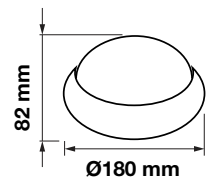

Sensor Compatible:	Yes
Voltage/Frequency:	AC:200-240V,50/60Hz
Luminous Flux:	560lm
IP Rating:	IP54
CRI:	>70
PF:	>0.5

Beam Angle:	120°
Color of Fixture:	Black
Body Type:	Plastic CLAD Alu-
Shape:	minium
Dimension:	Round
Box Qty:	Ø180x82mm