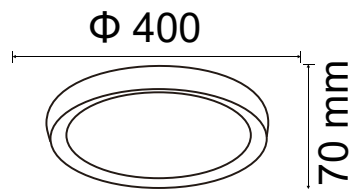

Beam Angle:	180°
Color of Fixture:	White
Body Type:	PC+Metal
Shape:	Round
Dimension:	D:500mm
Box Qty:	8 Pcs

DIMMABLE

NEW

Domelight-Remote Control-CCT Changeable

40w VT-8402

SKU:1476-3IN1

3800157643573

**COLOR
CHANGING
WITH REMOTE**