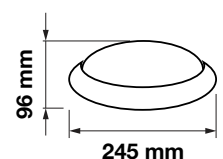

Dome Series - Oval

12W VT-8016-W

SKU: 5053 - 6400K White 3800157603324

Sensor Compatible:	Yes
Voltage/Frequency:	AC:200-240V,50/60Hz
Luminous Flux:	840lm
IP Rating:	IP54
CRI:	>70
PF:	>0.5

Beam Angle:	120°
Color of Fixture:	White
Body Type:	Plastic CLAD Alu-
Shape:	minium
Dimension:	Oval
Box Qty:	Ø245x96mm