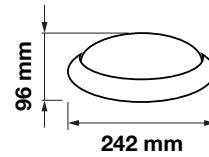

Sensor Compatible:	Yes
Voltage/Frequency:	AC:200-240V,50/60Hz
Luminous Flux:	840lm
IP Rating:	IP54
CRI:	>80
PF:	>0.9

Beam Angle:	110°
Color of Fixture:	White
Body Type:	Plastic CLAD Aluminium
Shape:	Oval
Dimension:	Ø242x96mm
Box Qty:	10 Pcs