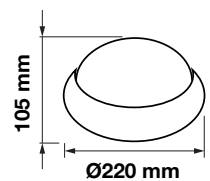

Sensor Compatible:	Yes
Voltage/Frequency:	AC:200-240V,50/60Hz
Luminous Flux:	840lm
IP Rating:	IP54
CRI:	>70
PF:	>0.5

Beam Angle:	120°
Color of Fixture:	Black
Body Type:	Plastic CLAD Alu-
Shape:	minium
Dimension:	Round
Box Qty:	Ø220x105mm