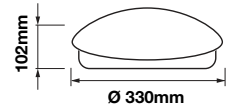

Sensor Compatible:	Yes
Voltage/Frequency:	AC:220-240V,50Hz
Luminous Flux:	1680lm
IP Rating:	IP20
CRI:	>80
PF:	>0.5

Beam Angle:	120°
Color of Fixture:	White
Body Type:	Iron+PMMA
Shape:	Round
Dimension:	Ø330x102mm
Box Qty:	10 Pcs