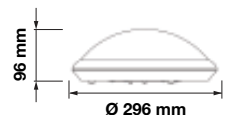

Sensor Type:	Microwave
Color:	White
Detection Range:	360°
Voltage:	AC:200-240V,50/60Hz
Rated Load:	16w
Watts:	16w

Detection Distance:	1-8m(radius) adjustable
Body Type:	PC
IP Rating:	IP54
Dimension:	Ø296 x 96mm
Time Delay:	Min. 10 sec to 12 min
Box Qty:	5 Pcs