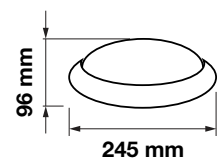

Sensor Compatible:	Yes
Voltage/Frequency:	AC:220-240V,50/60Hz
Luminous Flux:	840lm
IP Rating:	IP54
CRI:	>70
PF:	>0.5

Beam Angle:	120°
Color of Fixture:	Black
Body Type:	Plastic CLAD Alu-
Shape:	minium
Dimension:	Oval
Box Qty:	Ø245x96mm