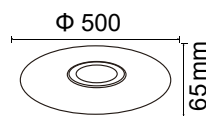

3800157645386

Sensor Compatible:	N/A
Voltage/Frequency:	AC:200-240V,50/60Hz
Luminous Flux:	3400lm
IP Rating:	IP20
CRI:	>80
PF:	>0.9

Beam Angle: 180°

Color of Fixture: White

Body Type: PC

Shape: Round

Dimension: Ø500x65mm