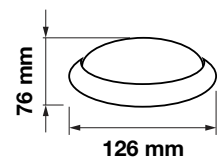

Sensor Compatible:	Yes
Voltage/Frequency:	AC:200-240V,50/60Hz
Luminous Flux:	560lm
IP Rating:	IP54
CRI:	>70
PF:	>0.5

Beam Angle:	120°
Color of Fixture:	White
Body Type:	Plastic CLAD Alu-
Shape:	minium
Dimension:	Oval
Box Qty:	Ø126x76mm