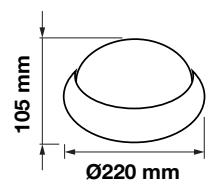

Sensor Compatible:	Yes
Voltage/Frequency:	AC:200-240V,50/60Hz
Luminous Flux:	840lm
IP Rating:	IP54
CRI:	>70
PF:	>0.5

Beam Angle:	120°
Color of Fixture:	White
Body Type:	Plastic CLAD Alu-
Shape:	minium
Dimension:	Round
Box Qty:	Ø220x105mm