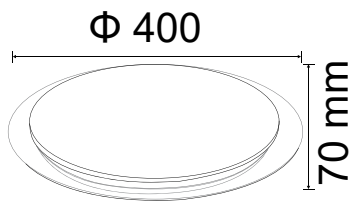

**COLOR
CHANGING
WITH REMOTE**

Sensor Compatible:	Yes
Voltage/Frequency:	AC:200-240V,50/60Hz
Luminous Flux:	3200lm
IP Rating:	IP20
CRI:	>80
PF:	>0.6

Beam Angle:	180°
Color of Fixture:	White
Body Type:	PC+Metal
Shape:	Round
Dimension:	D:400mm
Box Qty:	10 Pcs

DIMMABLE