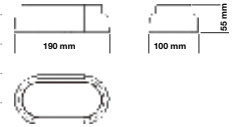

Beam Angle:	120°
Color of Fixture:	Black
Body Type:	PC
Shape:	Rectangle
Dimension:	190x100x55mm
Box Qty:	20 Pcs

Dome Series - Rectangle Oval

8W VT-8038-W

SKU: 1311 - 3000K Warm White 3800157620291
 SKU: 1312 - 4000K Day White 3800157620307
 SKU: 1313 - 6000K White 3800157620314