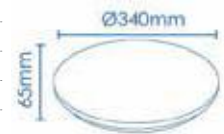

Sensor Compatible:	Yes
Voltage/Frequency:	AC:220-240V,50/60Hz
Luminous Flux:	1800lm
IP Rating:	IP20
CRI:	>80
PF:	>0.5

Beam Angle:	120°
Color of Fixture:	White
Body Type:	Iron+PMMA
Shape:	Round
Dimension:	340x65mm
Box Qty:	10 Pcs