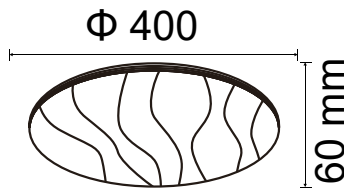

Beam Angle:	180°
Color of Fixture:	White
Body Type:	PC+Metal
Shape:	Round
Dimension:	D:500mm
Box Qty:	6 Pcs

NEW

Domelight-Remote Control-CCT Changeable

40w VT-8403

SKU:1460-3IN1

3800157643580

**COLOR
CHANGING
WITH REMOTE**