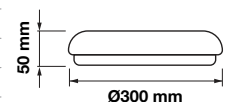

Sensor Compatible:	Yes
Voltage/Frequency:	AC:100-240V,50/60Hz
Luminous Flux:	2000lm
IP Rating:	IP44
CRI:	>80
PF:	>0.9

Beam Angle:	110°
Color of Fixture:	White
Body Type:	PC
Shape:	Round
Dimension:	Ø300x50mm
Box Qty:	10 Pcs