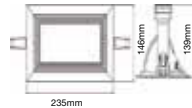

Sensor Compatible:	Yes
Voltage/Frequency:	AC:220-240V,50/60Hz
Luminous Flux:	2450lm
LED Type:	COB
CRI:	>80
PF:	>0.9

Beam Angle:	99°
Body Type:	Die Cast Aluminum
Color of Fixture:	White
Shape:	Rectangle
Dimension:	235x146x139mm
Cutting Size:	220 x 132mm
Box Qty:	20 Pcs

Zoom Series - Round

SKU: 1304 - 3000K Warm White

3800157619912

SKU: 1305 - 4500K Day White

3800157619929

SKU: 1288 - 6400K White

3800157619639

33W VT-2933