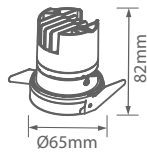

Hotel Downlight-COB

6w VT-2907

SKU: 1479 - 3000K Warm White 3800157644242
SKU: 1480 - 4000K Day White 3800157644259

Cutting Size
Ø55mm

Sensor Compatible:	Yes
Voltage/Frequency:	AC:220-240V,50Hz
Luminous Flux:	400lm
LED Type:	COB-CREE
CRI:	>95
PF	>0.6

Beam Angle:	0-27°
Body Type:	Aluminium
Dimension:	Ø65x82mm
Cutting Size:	Ø55mm
Box Qty:	24 Pcs

Hotel Downlight-COB

10w VT-2911

SKU: 1481 - 3000K Warm White 3800157644068
SKU: 1482 - 4000K Day White 3800157644075