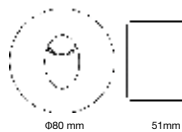

Steplight-Round
3W VT-1109RD

SKU: 1207 - 3000K Warm White 3800157600231
SKU: 1208 - 4200K Day White 3800157600248

Sensor Compatible:	Yes
Voltage/Frequency:	AC:100-240V,50/60Hz
Luminous Flux:	120lm
LED Type:	COB
CRI:	>80
PF	>0.5

Beam Angle:	15°
Body Type:	Aluminium
Color of Fixture:	White
Shape:	Round
Dimension:	Ø80x51mm
Cutting Size:	Ø62mm
Box Qty:	100 Pcs

NEW