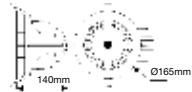

Sensor Compatible:	Yes
Voltage/Frequency:	AC:220-240V,50/60Hz
Luminous Flux:	2650lm
LED Type:	COB
CRI:	>80
PF:	>0.9

Beam Angle:	24°
Body Type:	Die Cast Aluminum
Color of Fixture:	White
Shape:	Round
Dimension:	Ø165x140mm
Cutting Size:	Ø 155
Box Qty:	20 Pcs

Downlight-Moving Head-Square

SKU: 5096 - 4000K Day White

3800157609371

SKU: 5097 - 6400K White

3800157609388

3800157609395

3W VT-1133SQ