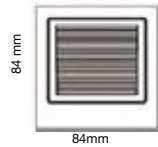

Steplight-Square
3W VT-1143

SKU: 1284 - 4000K Day White 3800157617307

Sensor Compatible:	Yes
Voltage/Frequency:	AC:85-265V,50/60Hz
Luminous Flux:	100lm
LED Type:	SMD
CRI:	>80
PF	>0.5

Beam Angle:	83°
Body Type:	Die Cast Aluminium
Color of Fixture:	White
Shape:	Square
Dimension:	84x84x43mm
Cutting Size:	72x72mm
Box Qty:	100 Pcs