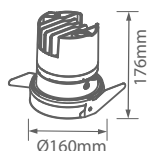

Beam Angle:	0-27°
Body Type:	Aluminium
Dimension:	Ø65x82mm
Cutting Size:	Ø55mm
Box Qty:	24 Pcs

Hotel Downlight-COB

10w VT-2911

SKU: 1481 - 3000K Warm White 3800157644068  
SKU: 1482 - 4000K Day White 3800157644075

Cutting Size  
Ø75mm

Sensor Compatible:	Yes
Voltage/Frequency:	AC:220-240V,50Hz
Luminous Flux:	650lm
LED Type:	COB-CREE
CRI:	>95
PF	>0.6

Beam Angle:	0-27°
Body Type:	Aluminium
Dimension:	Ø85x96mm
Cutting Size:	Ø75mm
Box Qty:	16 Pcs

Beam Angle:	0-27°
Body Type:	Aluminium
Dimension:	Ø105x113mm
Cutting Size:	Ø105mm
Box Qty:	12 Pcs

Hotel Downlight-COB

35w VT-2936

SKU: 1477 - 3000K Warm White 3800157644105  
SKU: 1478 - 4000K Day White 3800157644112