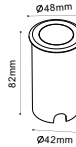

Round Steplight

SKU: 1464 - 6500K White

3800157643627

1W VT-1151

Sensor Compatible:	Yes
Voltage/Frequency:	AC:220-240V,50/60Hz
Luminous Flux:	50lm
LED Type:	SMD
CRI:	>80
PF	>0.4

Beam Angle:	90°
Body Type:	PC
Color of Fixture:	Silver+Black
Shape:	Round
Dimension:	Ø48X82mm
Cutting Size:	Ø43mm
Box Qty:	50 Pcs

NEW