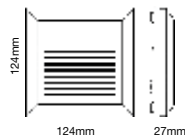

Step Light-Square-IP65
2W VT-1152-B

Sensor Compatible:	Yes
Voltage/Frequency:	AC:100-240V,50/60Hz
Luminous Flux:	60lm
LED Type:	SMD
CRI:	>80
PF	>0.5

Beam Angle:	55°
Body Type:	PC
Color of Fixture:	White
Shape:	Square
Dimension:	124x124x27mm
Cutting Size:	N/A
Box Qty:	50 Pcs