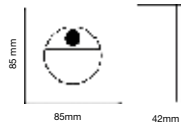

Step Light With Sensor
3W VT-8035

SKU: 5570 - 4000K Day White 3800157617291

Sensor Compatible:	Sensor Included
Voltage/Frequency:	AC:100-240V, 50/60Hz
Luminous Flux:	100lm
LED Type:	SMD
CRI:	>80
PF	>0.5

Beam Angle:	45°
Body Type:	Die cast Aluminum
Color of Fixture:	White
Shape:	Square
Dimension:	85x85x42mm
Cutting Size:	85x85mm
Box Qty:	100 Pcs