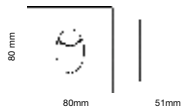

Steplight-Square
3W VT-1109

SKU: 1209 - 3000K Warm White 3800157600255
SKU: 1210 - 4200K Day White 3800157600262

Sensor Compatible:	Yes
Voltage/Frequency:	AC:100-240V,50/60Hz
Luminous Flux:	120lm
LED Type:	COB
CRI:	>80
PF	>0.5

Beam Angle:	15°
Body Type:	Aluminium
Color of Fixture:	White
Shape:	Square
Dimension:	80x80x51mm
Cutting Size:	62x62mm
Box Qty:	100 Pcs