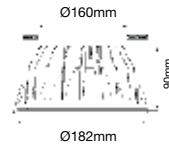

Reflector Series

SKU: 1103 - 6000K White

3800230622402

20W VT-2620

Sensor Compatible:	Yes
Voltage/Frequency:	AC:220-240V,50Hz
Luminous Flux:	1500lm
LED Type:	COB
CRI:	>80
PF:	>0.5

Beam Angle:	120°
Body Type:	PKW
Color of Fixture:	PKW
Shape:	Round
Dimension:	Ø182x90mm
Cutting Size:	Ø160mm
Box Qty:	18 Pcs

Zoom Series - Rectangle

SKU: 1306 - 3000K Warm White

3800157619936

SKU: 1307 - 4000K Day White

3800157619943

SKU: 1289 - 6400K White

3800157619646

30W VT-2930