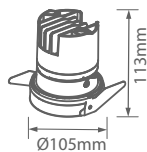

Cutting Size
Ø95mm

Sensor Compatible:	Yes
Voltage/Frequency:	AC:220-240V,50Hz
Luminous Flux:	100lm
LED Type:	COB-CREE
CRI:	>95
PF	>0.6

Beam Angle:	0-27°
Body Type:	Aluminium
Dimension:	Ø105x113mm
Cutting Size:	Ø105mm
Box Qty:	12 Pcs

Hotel Downlight-COB

35w VT-2936

SKU: 1477 - 3000K Warm White 3800157644105
SKU: 1478 - 4000K Day White 3800157644112